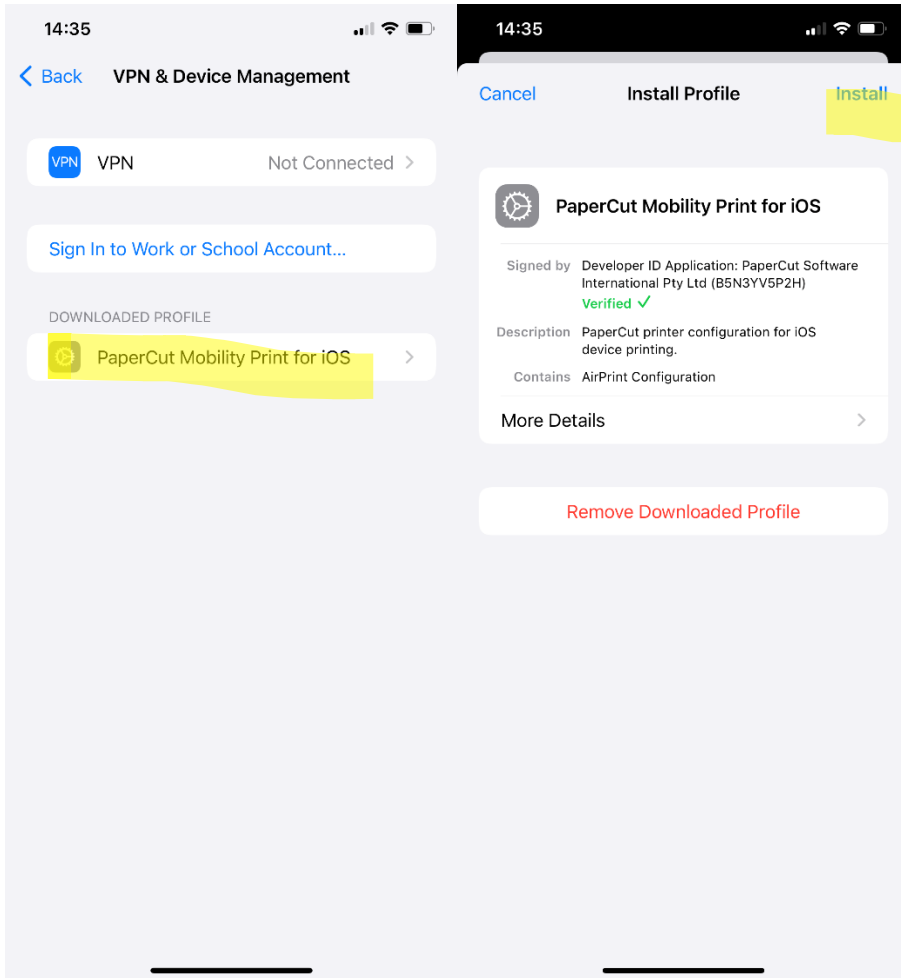

### Step1:

Click the link below to download.

<http://192.168.0.57:9163/ios/profile>

**step2:** go to Setting- General – VPN & Device Management – PaperCut Mobility Print For IOS  
-- install

### Step 3:

when printing, select Printer "SharpFollowMe", login by using your internal detail.