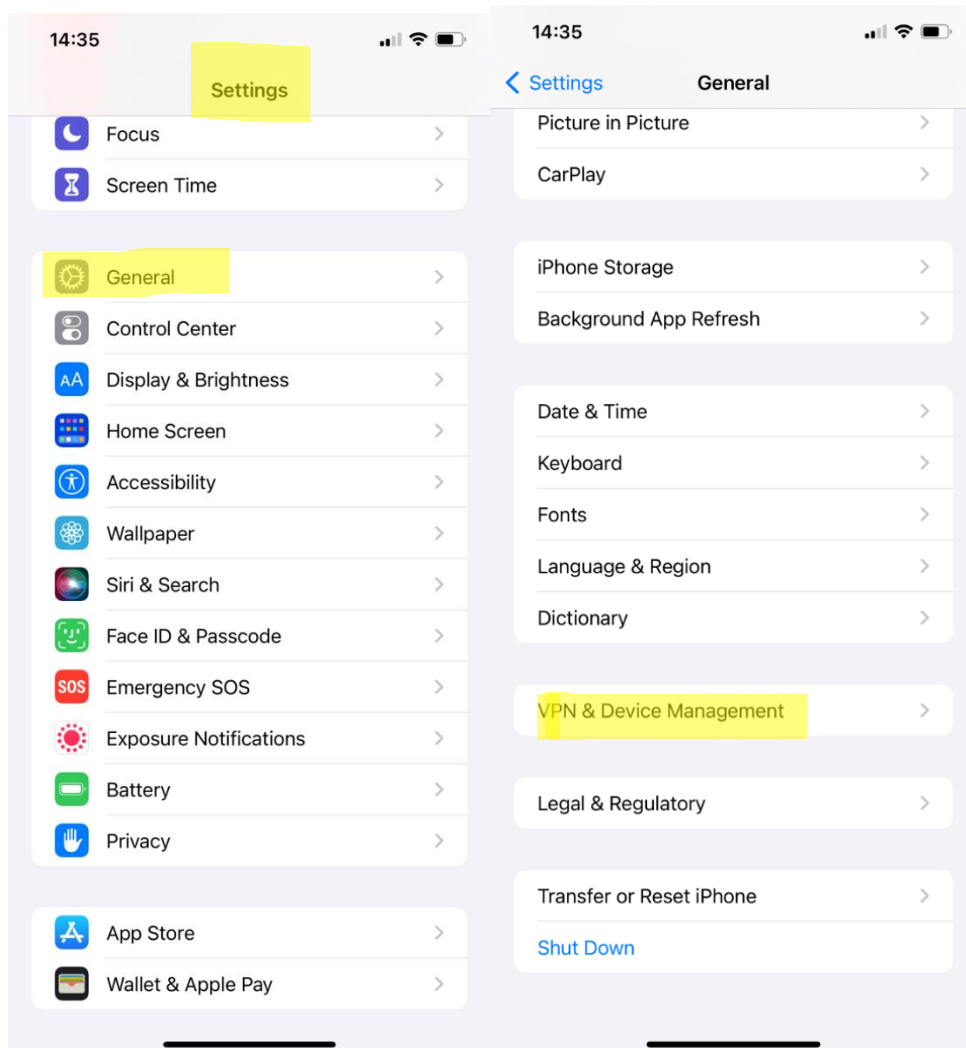

## Set up PaperCut on iPhone or iPad

**This processing must be done within school environment.**

### Step1:

Click the link below to download.

<http://192.168.0.57:9163/ios/profile>

**step2:** go to Setting- General – VPN & Device Management – PaperCut Mobility Print For IOS  
-- install

### Step 3:

when printing, select Printer "SharpFollowMe", login by using your internal detail.